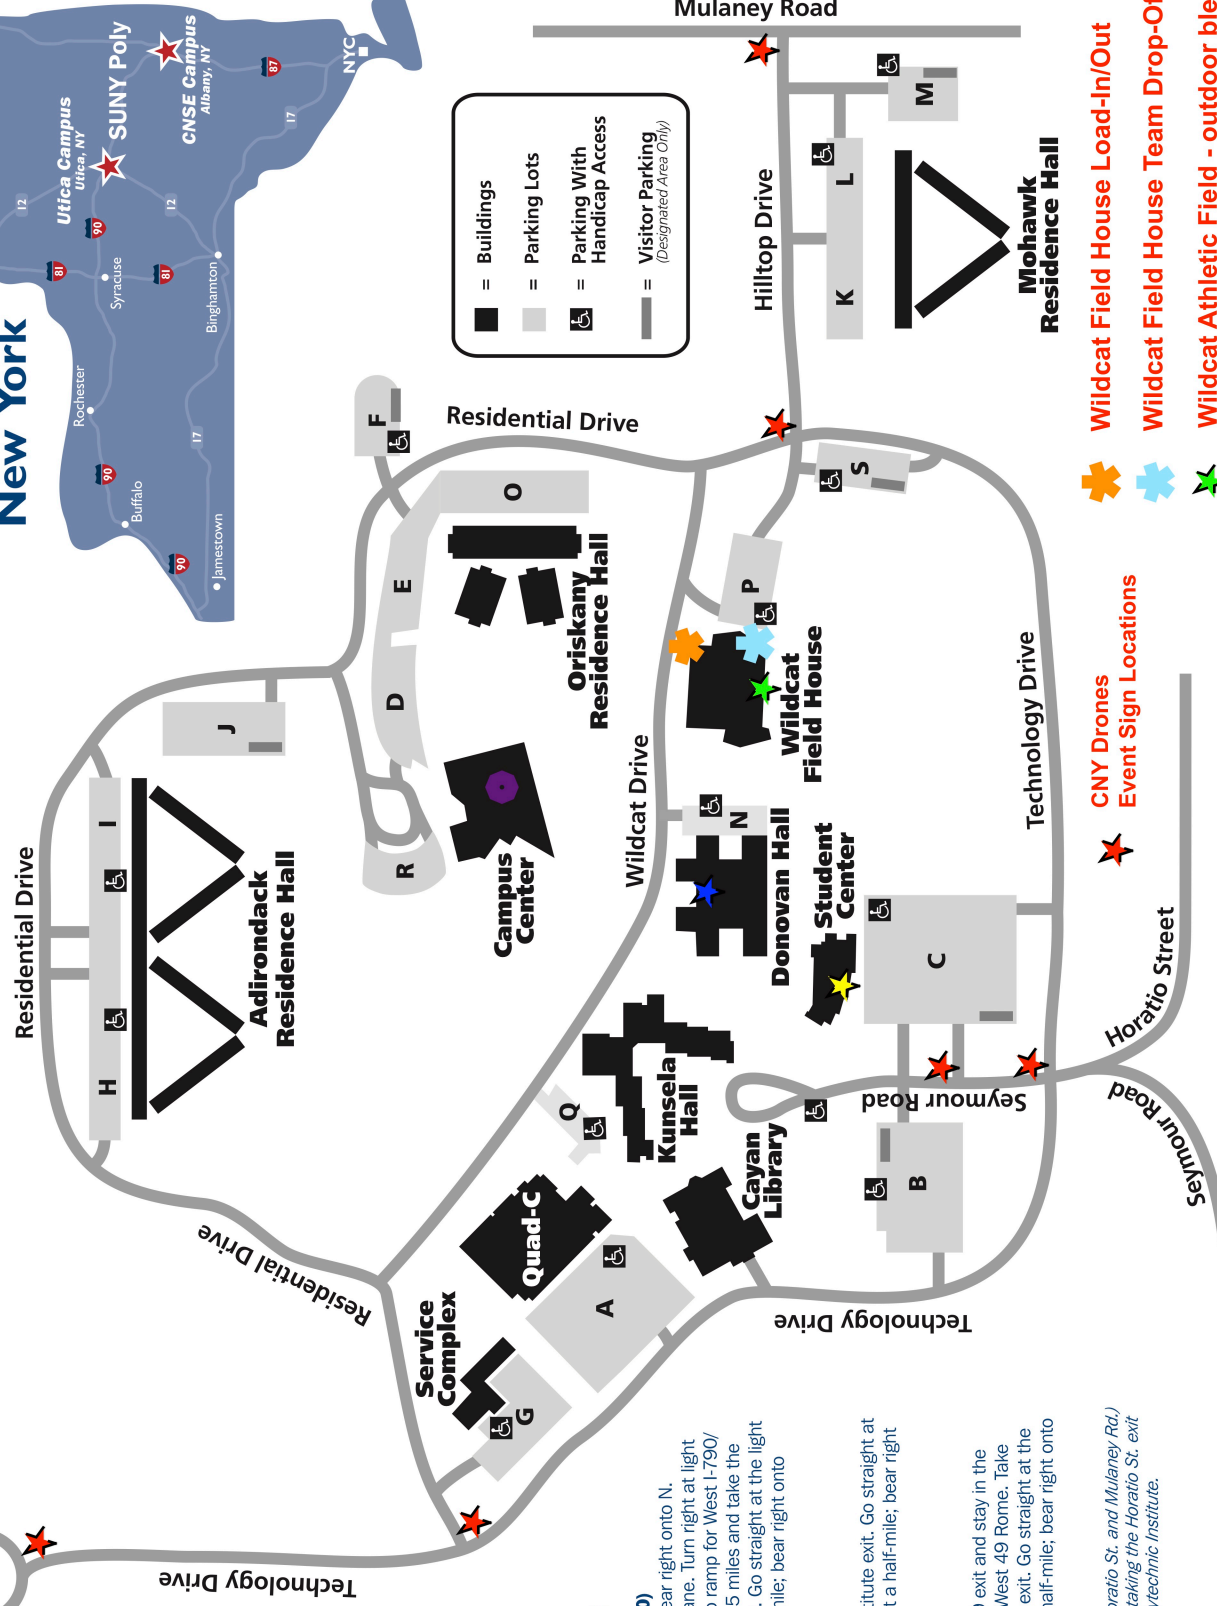

SUNY-Marcy Parkway (to Route 49)

New York

SUNY Poly  
 Utica Campus  
 Albany Campus

**Parking lot A is reserved for Quad C tenants only. Faculty, staff and students are prohibited.**

**Directions to Utica Campus:**

**From the NYS Thruway (I-90)**

Take Exit 31/Utica. After toll, bear right onto N. Genesee St. and stay in right lane. Turn right at light and immediately turn right onto ramp for West I-790/Rtes. 5/8/12/Rte. 49. Travel 1.5 miles and take the SUNY Polytechnic Institute exit. Go straight at the light and continue for about a half-mile; bear right onto Technology Drive.

**From NYS Rte. 49**

Take the SUNY Polytechnic Institute exit. Go straight at the light and continue for about a half-mile; bear right onto Technology Drive.

**From Rtes. 5/8/12**

Take the I-790/Rt./I-90/Rte. 49 exit and stay in the left lane, following the sign for West 49 Rome. Take the SUNY Polytechnic Institute exit. Go straight at the light and continue for about a half-mile; bear right onto Technology Drive.

*Two other campus entrances (Horatio St. and Mulaney Rd.) can be used from Rtes. 8/12 by taking the Horatio St. exit and following signs for SUNY Polytechnic Institute.*

Routes 8/12

- CNY Drones
- Event Sign Locations
- Wildcat Field House Load-In/Out
- Wildcat Field House Team Drop-Off/ Pick-Up
- Wildcat Athletic Field - outdoor bleachers
- CGAM - lower level/rear of bldg from Lot C
- MPR
- Gym