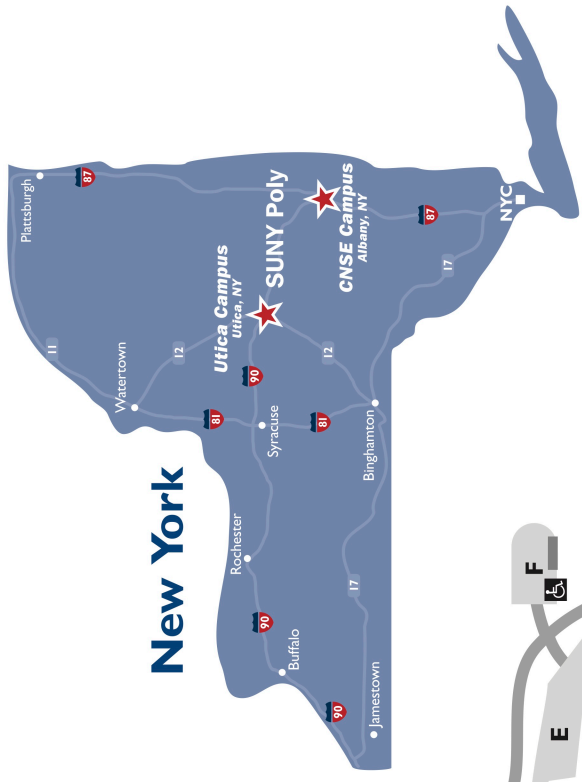

SUNY-Marcy Parkway (to Route 49)

New York

SUNY Poly  
 Utica Campus  
 Albany Campus

**Parking lot A is reserved for Quad C tenants only. Faculty, staff and students are prohibited.**

**Directions to Utica Campus:**

**From the NYS Thruway (I-90)**

Take Exit 31/Utica. After toll, bear right onto N. Genesee St. and stay in right lane. Turn right at light and immediately turn right onto ramp for West I-790/Rtes. 5/8/12/Rte. 49. Travel 1.5 miles and take the SUNY Polytechnic Institute exit. Go straight at the light and continue for about a half-mile; bear right onto Technology Drive.

**From NYS Rte. 49**

Take the SUNY Polytechnic Institute exit. Go straight at the light and continue for about a half-mile; bear right onto Technology Drive.

**From Rtes. 5/8/12**

Take the I-790/Rt./I-90/Rte. 49 exit and stay in the left lane, following the sign for West 49 Rome. Take the SUNY Polytechnic Institute exit. Go straight at the light and continue for about a half-mile; bear right onto Technology Drive.

*Two other campus entrances (Horatio St. and Mulaney Rd.) can be used from Rtes. 8/12 by taking the Horatio St. exit and following signs for SUNY Polytechnic Institute.*

Routes 8/12

- CNY Drones
- Event Sign Locations
- Wildcat Field House Load-In/Out
- Wildcat Field House Team Drop-Off/ Pick-Up
- Wildcat Athletic Field - outdoor bleachers
- CGAM - lower level/rear of bldg from Lot C
- MPR
- Gym